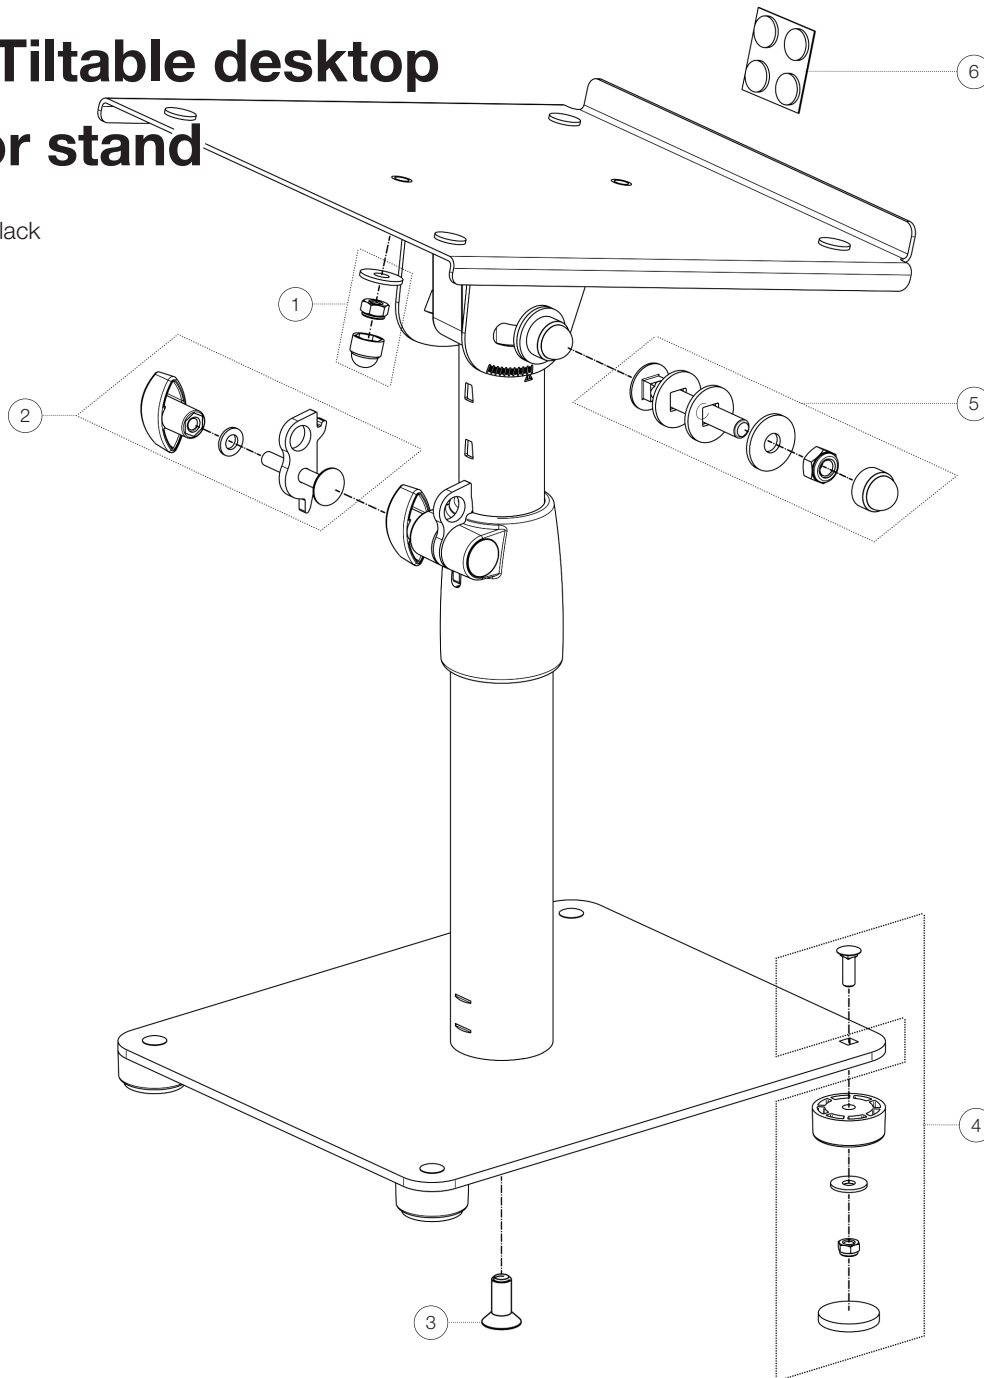

Spare parts list

# 26776 Tiltable desktop monitor stand

26776-000-55 - black

\*Rev03

Position	Description	Article No.	Quantity
1	Protective cap, nut, washer	3-00-000-073	1
2	Screw connection with safety hook	3-00-000-069	1
3	Countersunk screw M8 x 20 mm	03-03-650-29	1
4	Screw connection with foot	3-00-000-129	4
5	Screw connection with square hole washer	3-00-000-072	1
6	Rubber knobs (set of 4)	03-21-008-55	1