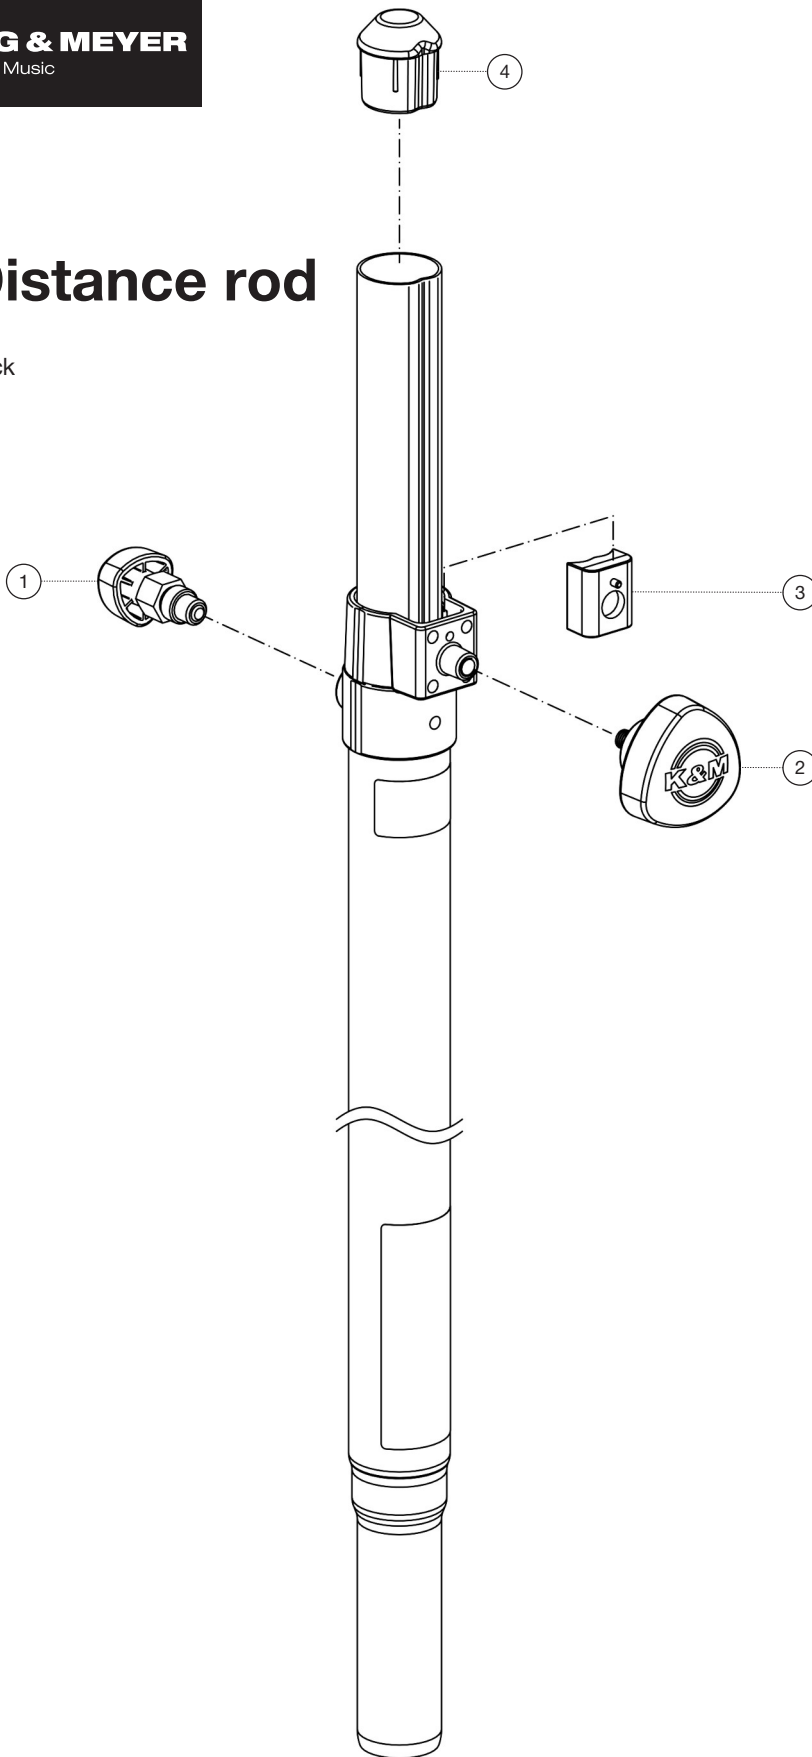

Spare parts list

21336 Distance rod

21336-000-55 - black

*Rev 02

| Position | Description | Article No. | Quantity |
|----------|--|------------------------------|----------|
| 1 | Spring-loaded bolt complete | 6-21460-5-00 | 1 |
| 2 | Clamping screw with logo M8 x 16/33 mm | 01-82-763-55 | 1 |
| 3 | Clamping element with slot R17 | 6-86710-1-55 | 1 |
| 4 | Mounting aid | 01-84-995-62 | 1 |